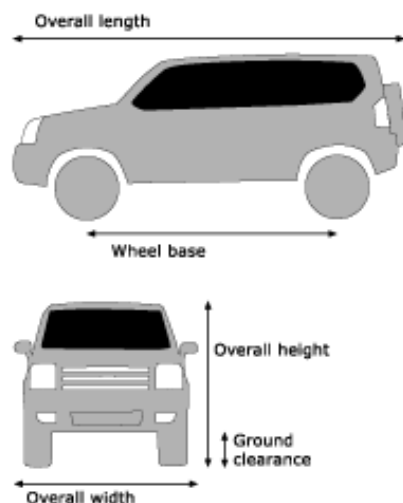

WEIGHT AND DIMENSIONS

Min turning radius body	n/a m	(tbc)
Min turning radius tyre	5.7 m	(18.70 ft)
Fuel tank capacity	87 l	(19.14 gal)
Kerb weight total maximum	2180 kg	(4806.90 lb)
Gross vehicle weight total	2850 kg	(6284.25 lb)
Towing capacity (braked)	2800 kg	(6174.00 lb)
Overall Length	4850 mm	(191.09 in)
Overall Height	1905 mm	(75.06 in)
Overall Width	1875 mm	(73.88 in)
Wheel Base	2790 mm	(109.93 in)